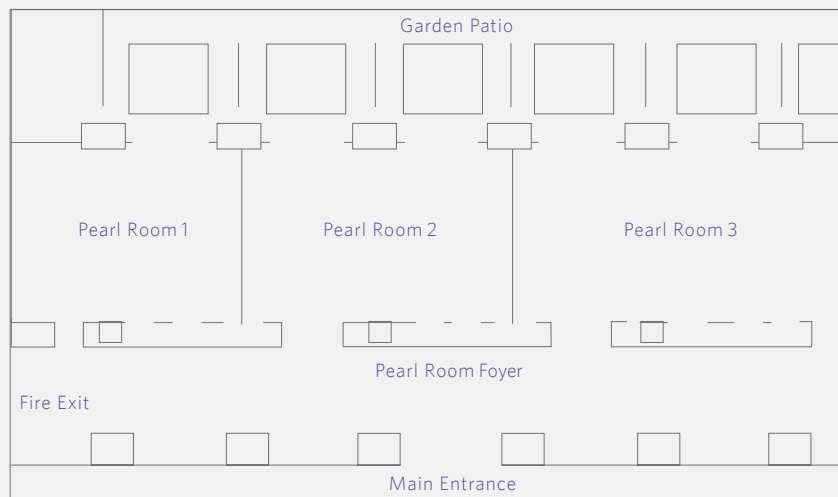

FLOOR PLAN
Mezzanine Level
Al Markaz

Pearl Room

HYATT REGENCY DUBAI
P.O. Box 5588, Deira
Dubai, UAE
T +971 4 209 1234
dubai.regency.hyatt.com
dubai.regency@hyatt.com

FLOOR PLAN
Second Level
Diamond Room