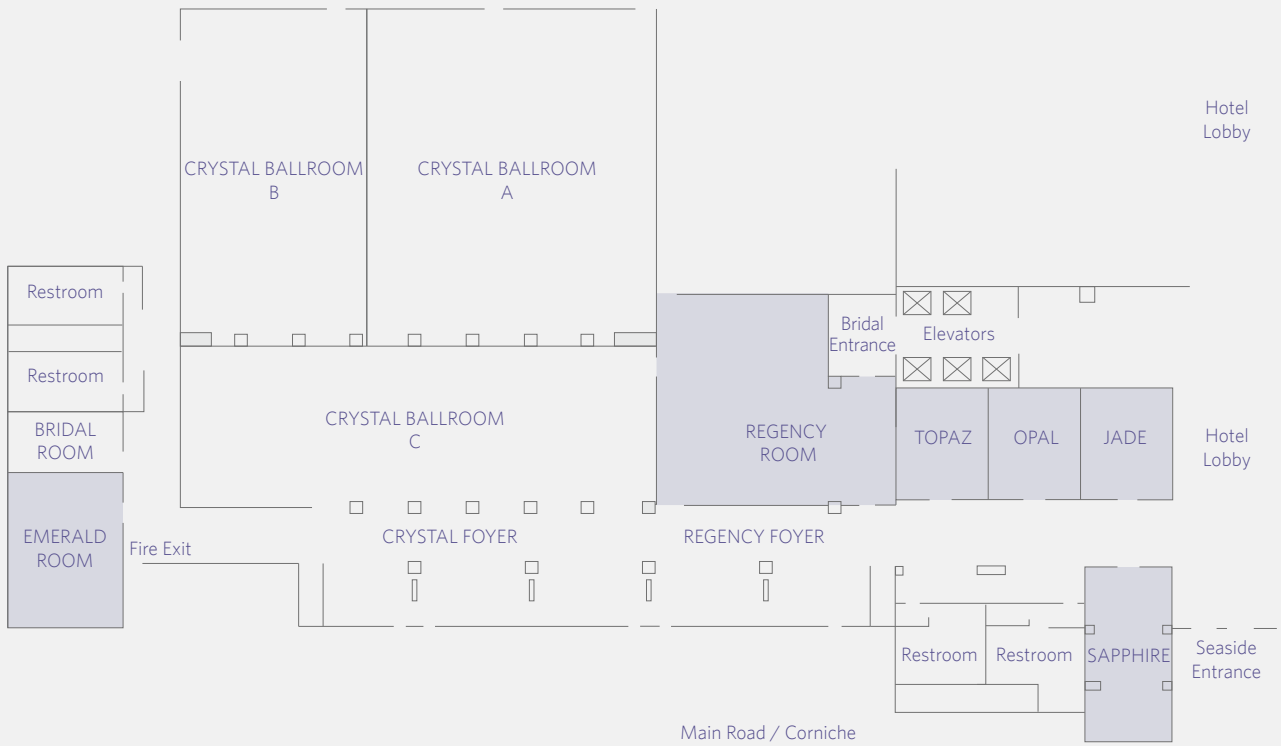

FLOOR PLAN
Lobby Level