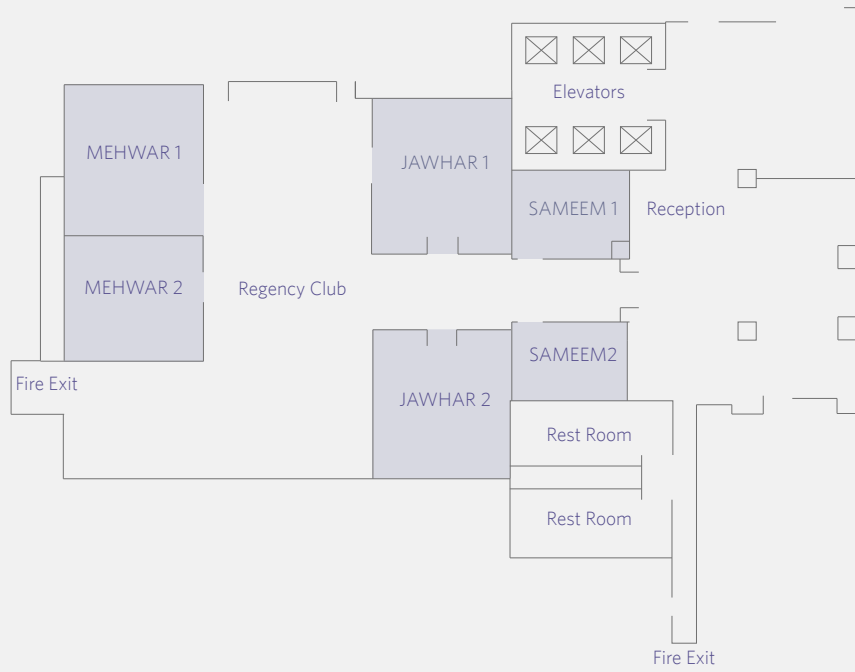

HYATT REGENCY DUBAI

P.O. Box 5588, Deira
Dubai, UAE
T +971 4 209 1234
dubai.regency.hyatt.com
dubai.regency@hyatt.com

FLOOR PLAN
Lobby Level

HYATT REGENCY DUBAI
P.O. Box 5588, Deira
Dubai, UAE
T +971 4 209 1234
dubai.regency.hyatt.com
dubai.regency@hyatt.com

FLOOR PLAN
Mezzanine Level
Al Markaz

Pearl Room

HYATT REGENCY DUBAI
P.O. Box 5588, Deira
Dubai, UAE
T +971 4 209 1234
dubai.regency.hyatt.com
dubai.regency@hyatt.com

FLOOR PLAN
Second Level
Diamond Room